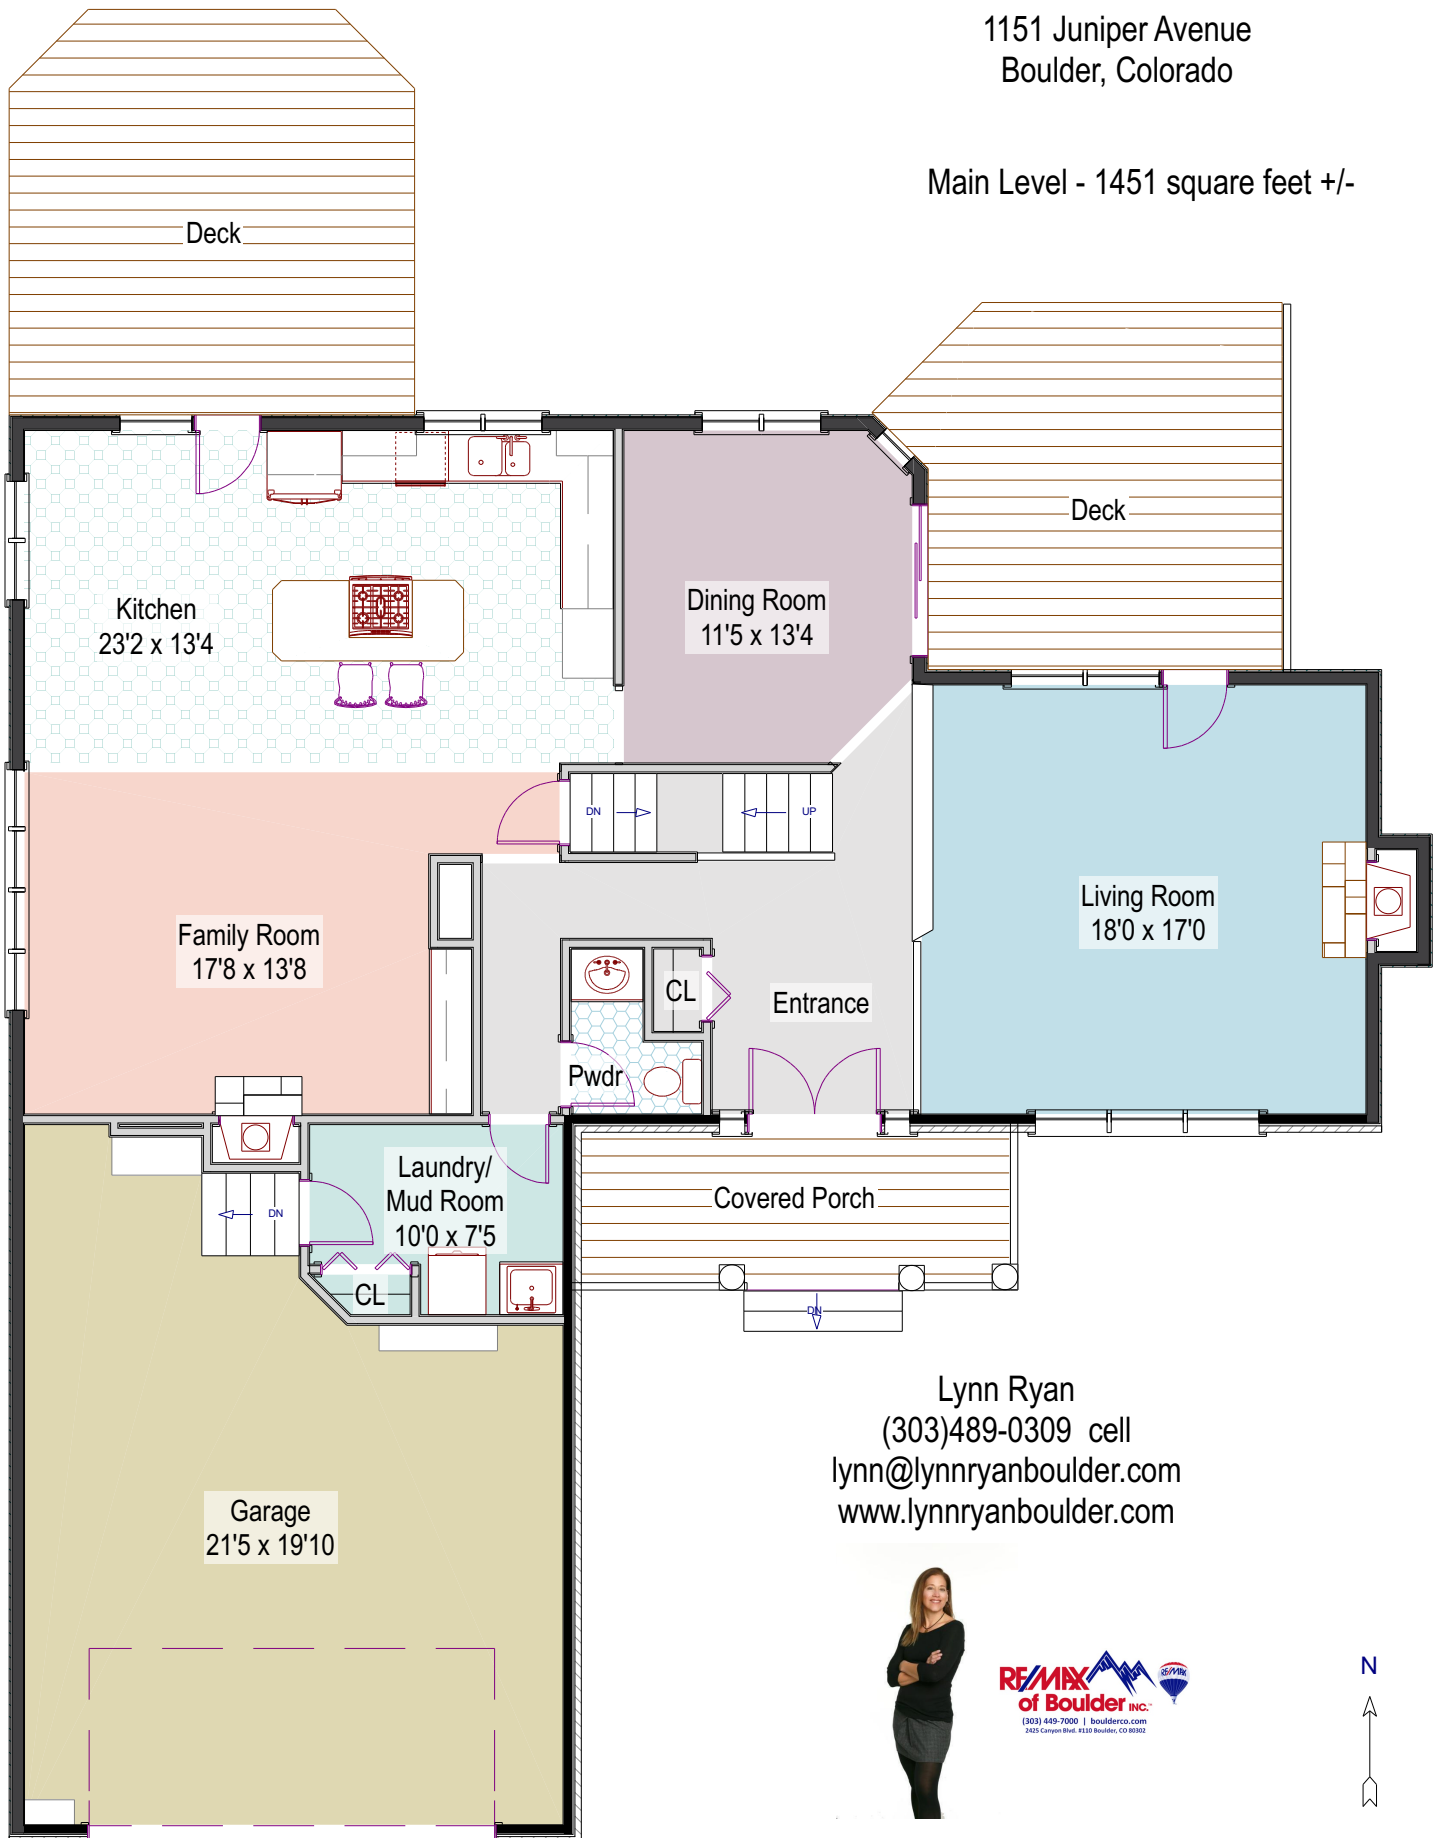

1151 Juniper Avenue  
Boulder, Colorado

Main Level - 1451 square feet +/-

Lynn Ryan  
(303)489-0309 cell  
lynn@lynnryanboulder.com  
www.lynnryanboulder.com

Measurements are approximate and no responsibility is taken for any omission or mis-statement. These plans are for visual representation purposes only. Only those items contained in the contract of sale convey with the property. Floor plan is not an architectural as-built nor a survey of any kind. Square footage is determined using exterior wall dimensions and is not guaranteed. Floor plan is for the exclusive use of Lynn Ryan and may not be transferred or sold.