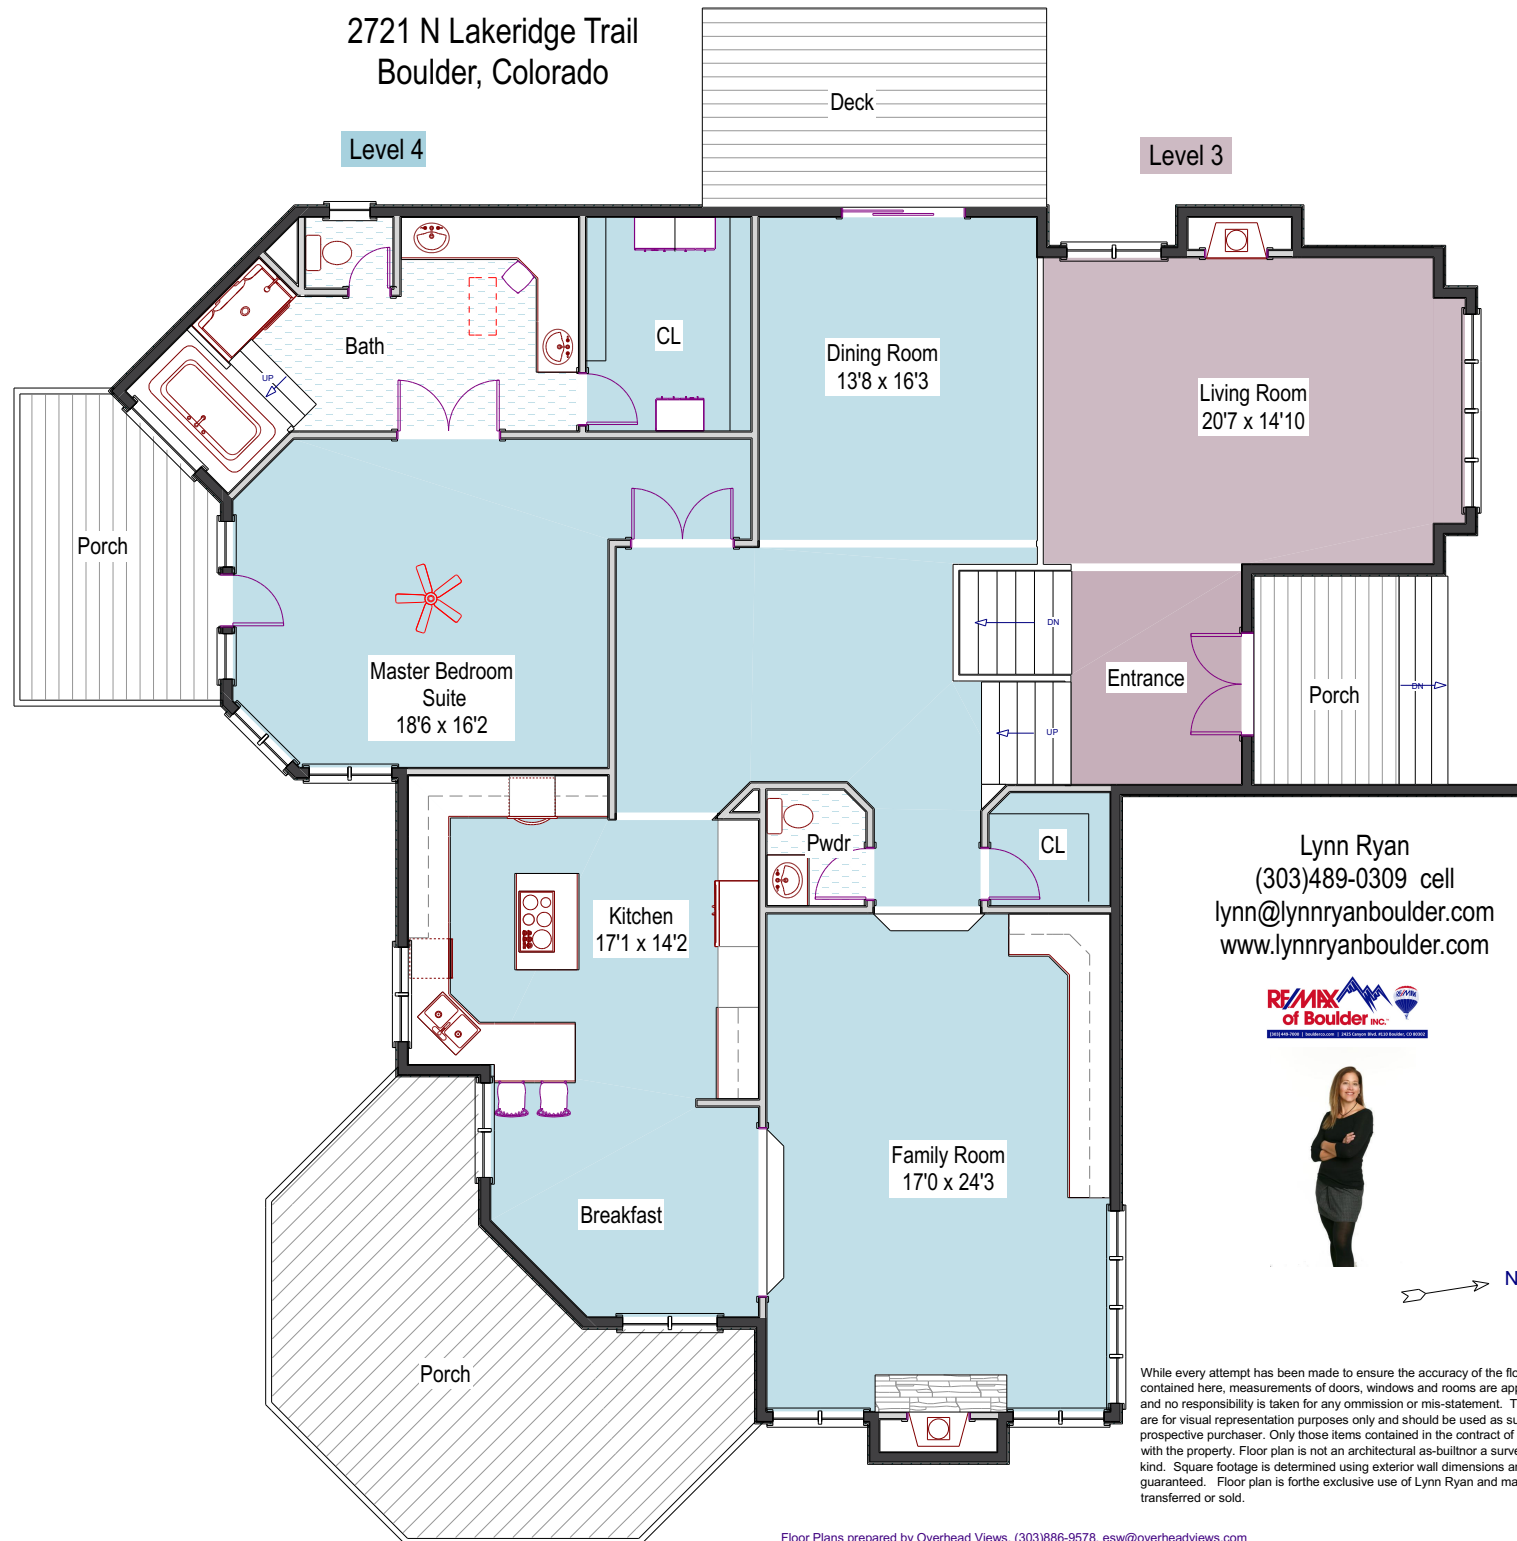

2721 N Lakeridge Trail
Boulder, Colorado

Lynn Ryan
(303)489-0309 cell
lynn@lynnryanboulder.com
www.lynnryanboulder.com