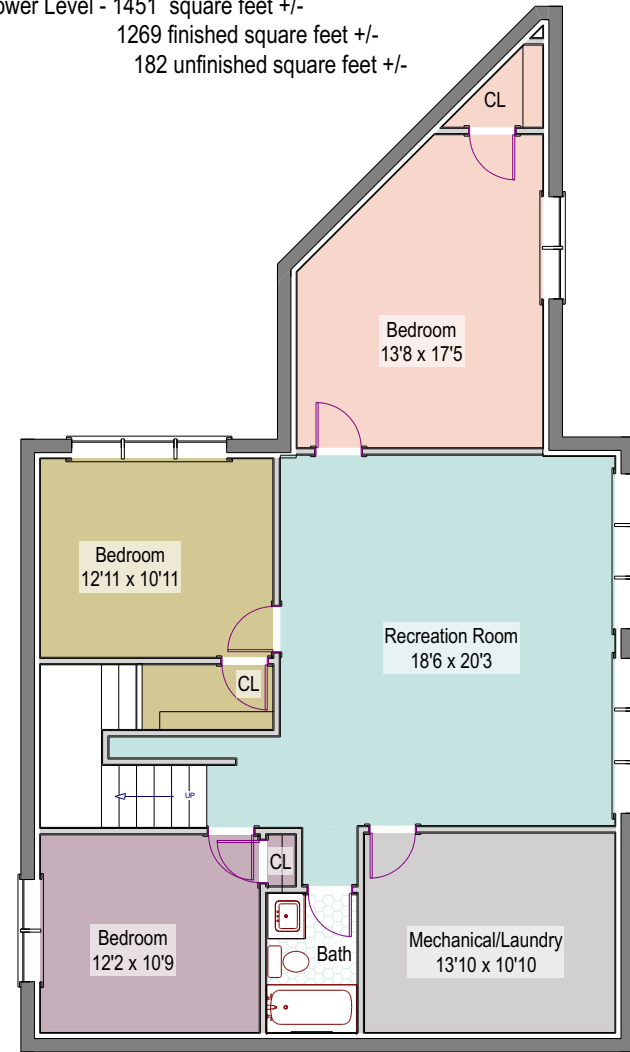

Lower Level - 1451 square feet +/-
1269 finished square feet +/-
182 unfinished square feet +/-