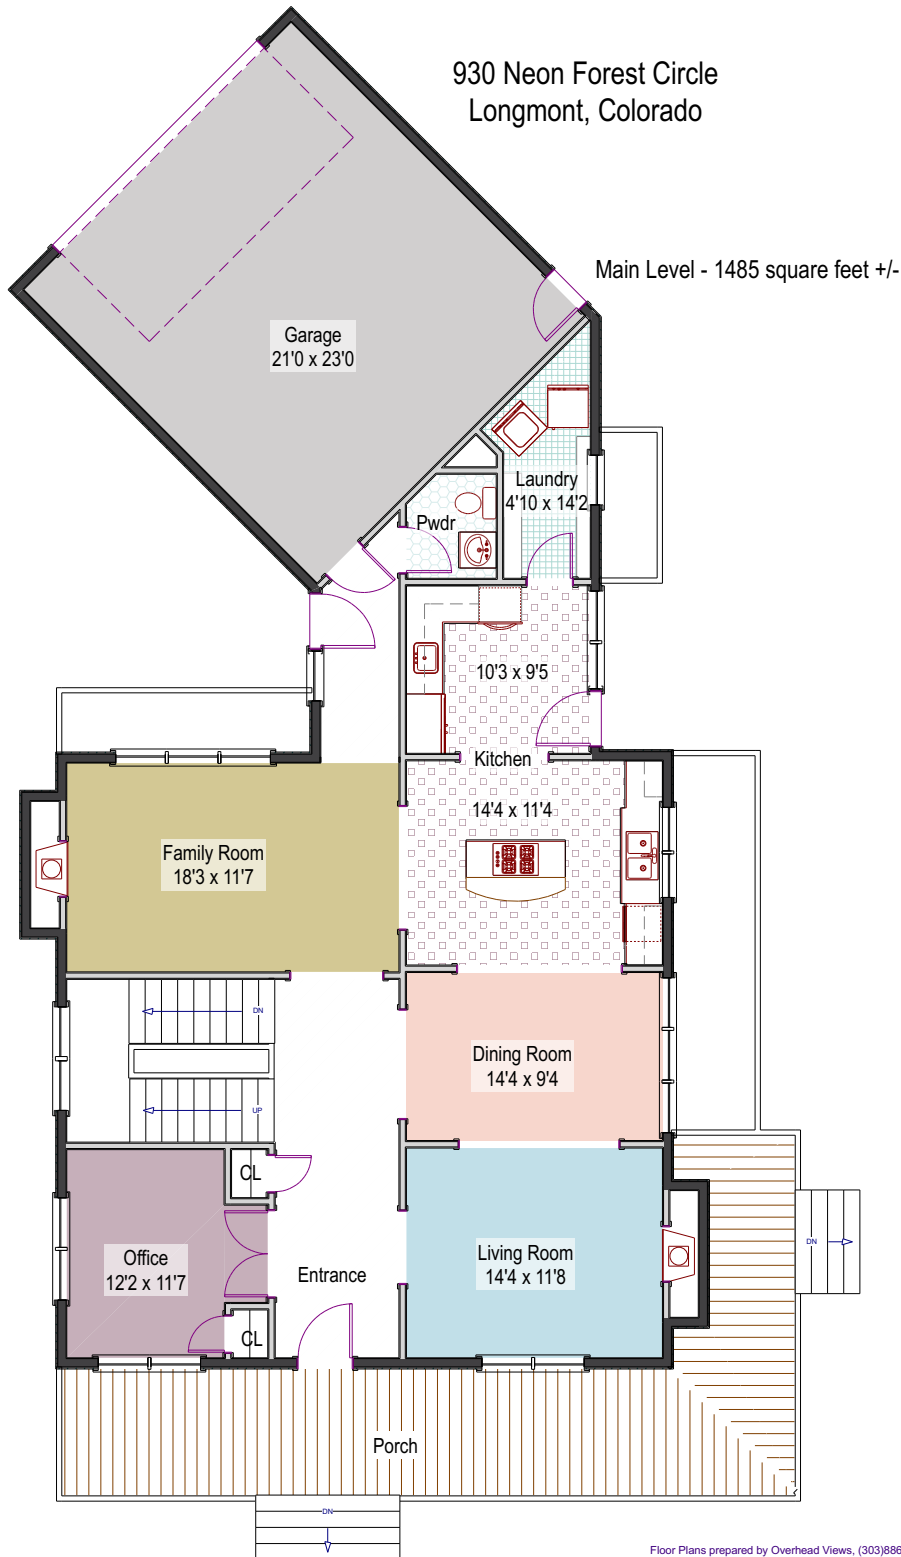

930 Neon Forest Circle
Longmont, Colorado